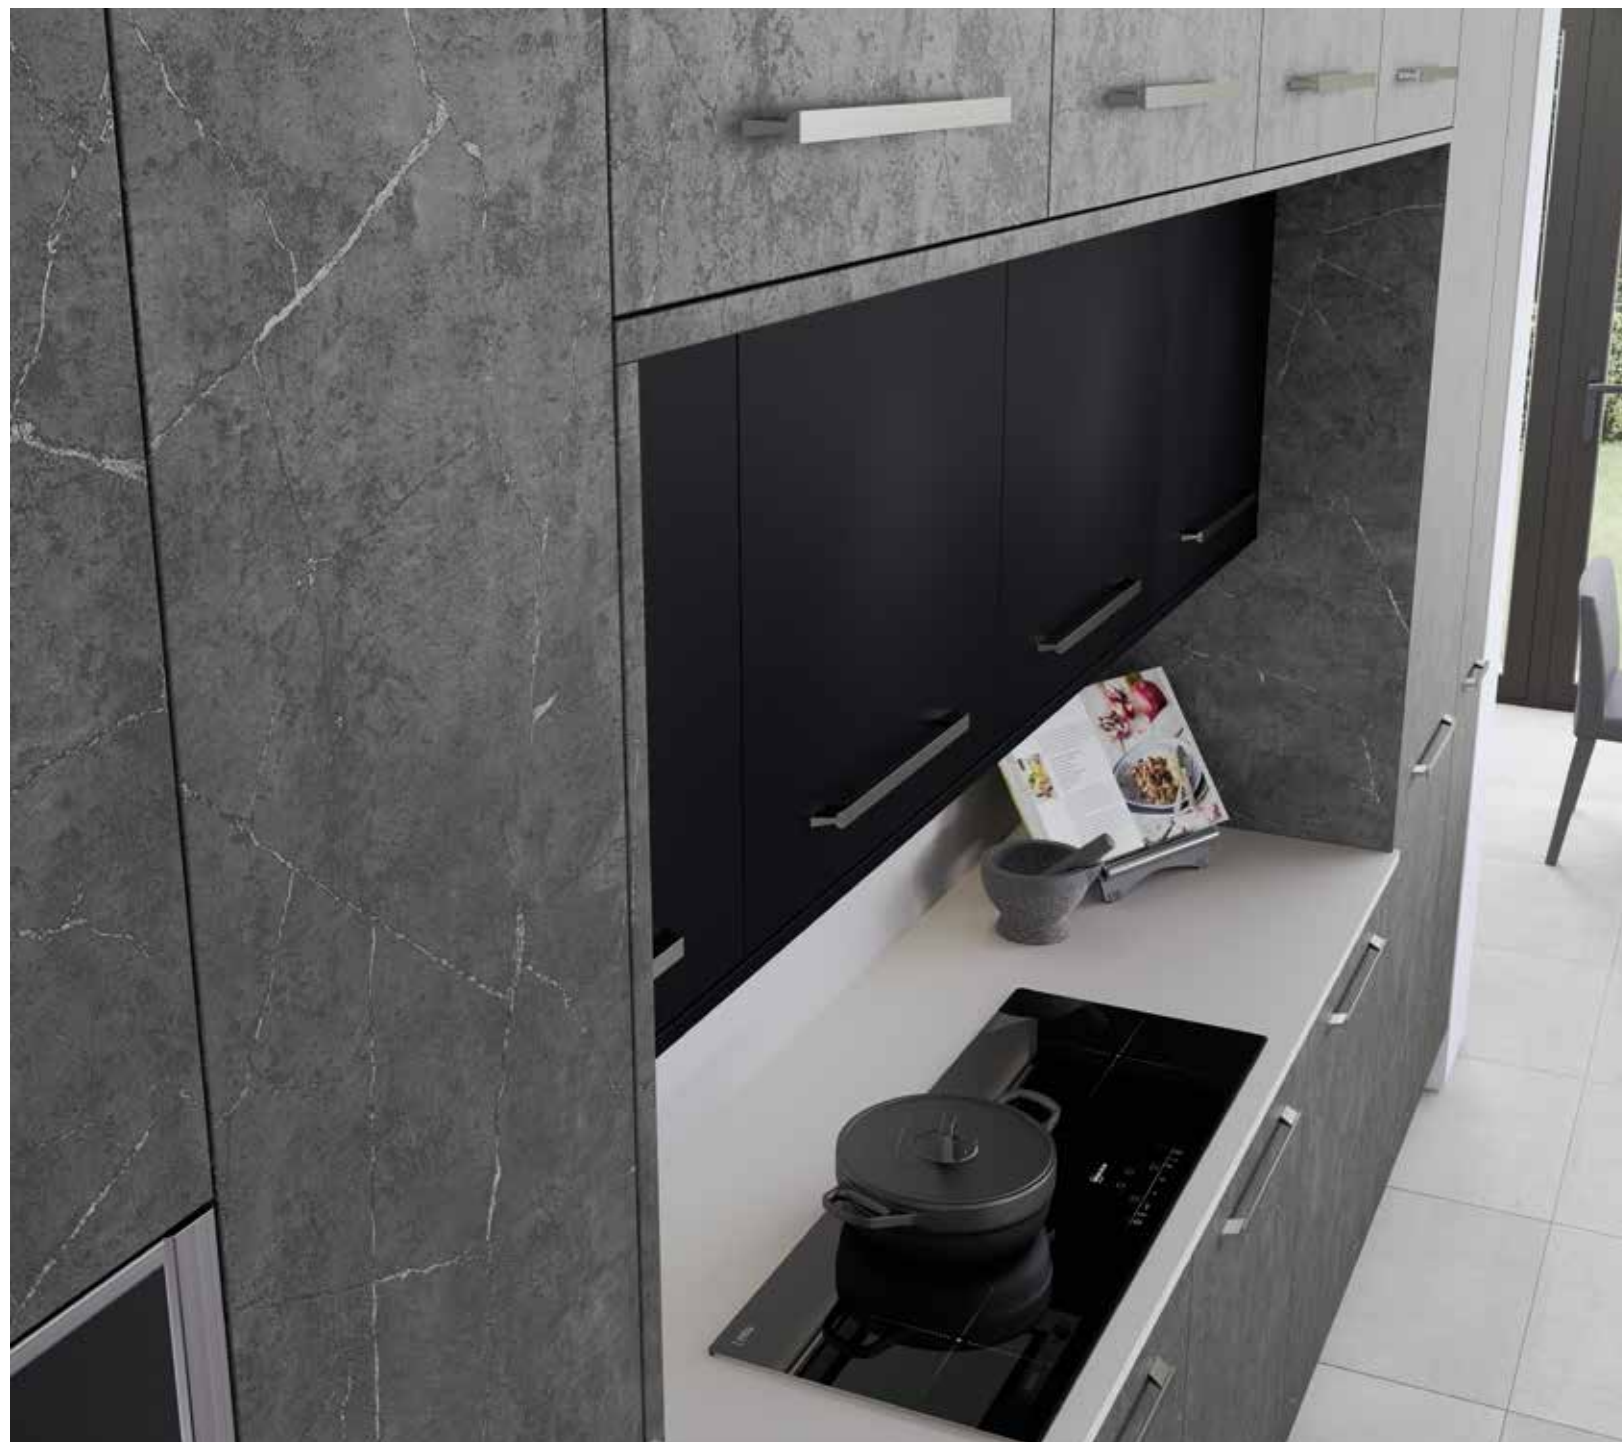

STONE EFFECT FLAT SLAB DOOR

Milano Levante Marble

MARBLE EFFECT WORKTOP

Modern Flat Slab
THE COOL PALETTE

LINEA

The *Signature* Collection
2m Wide Drawers
IN AMALFI ONYX

Get the look...

Amalfi Onyx