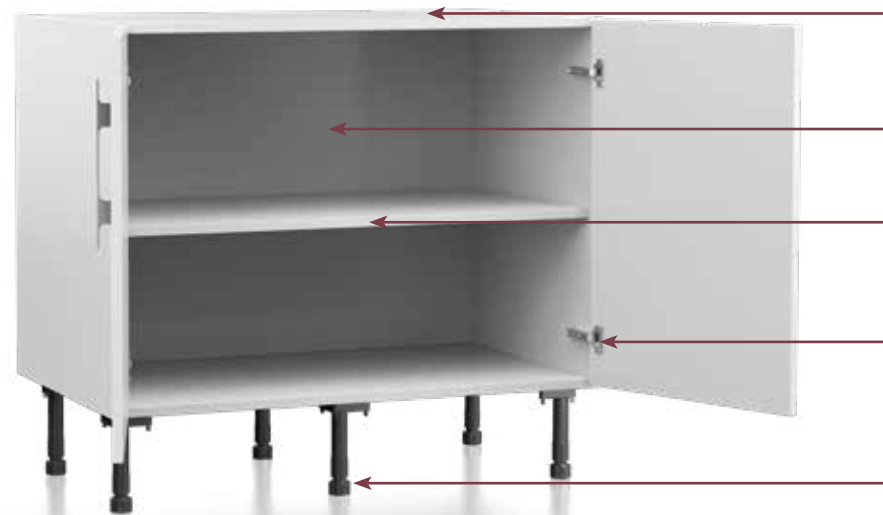

Solid Cabinets

OUR CABINETS ARE BUILT TO LAST, WITH 18MM TOP AND BACK PANELS FOR ADDED STRENGTH AND STABILITY

No Centre Post

INCREASED SPACE, EASY ACCESS TO THE FULL WIDTH OF THE CABINET AND MORE USER FRIENDLY

Deeper Cabinets

OUR STANDARD BASE CABINETS OFFER 17% MORE USEABLE SHELF SPACE

Streamlined Hinge

SUPERIOR INLINE HINGE NOW OFFERS AN IMPROVED AESTHETIC VIEW

Cabinet Stability

SIX CABINET LEGS WITH SUPERIOR FIXINGS FOR INCREASED CABINET STRENGTH