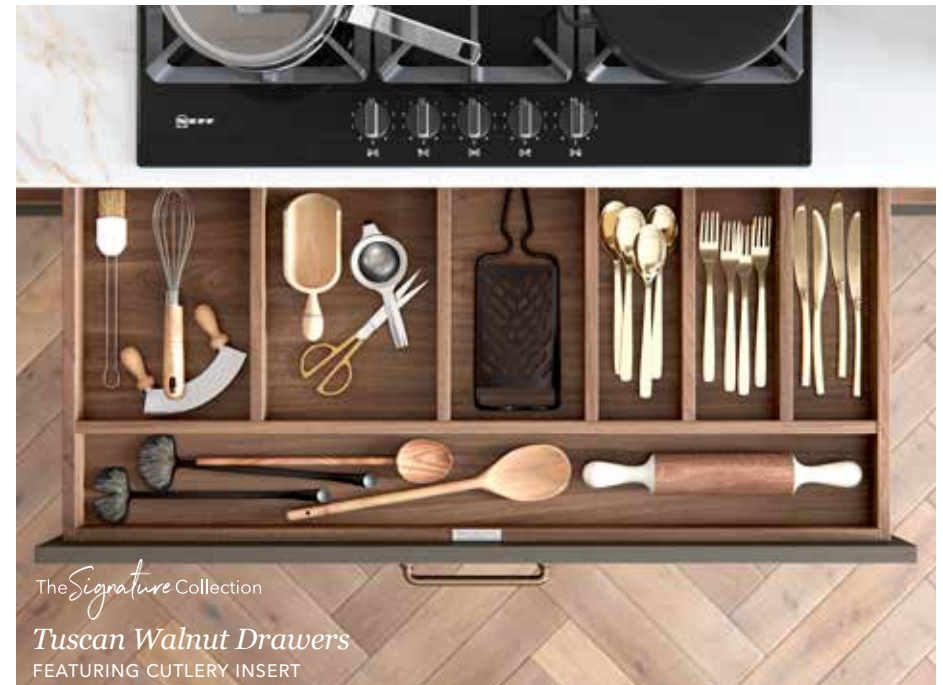

The *Signature* Collection
Tuscan Walnut Drawers
FEATURING CUTLERY INSERT