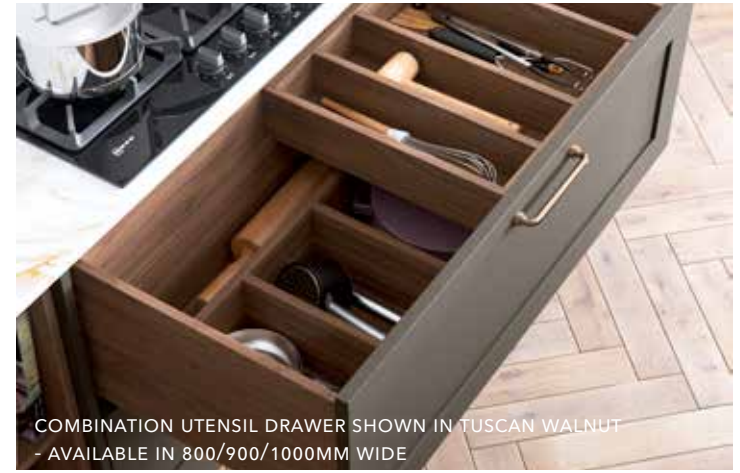

The *Signature* Collection

Three Drawer Finish Options

The key features you must know about our drawer options:

- ✓ Portland Oak, Tuscan Walnut and Legrabox R-Design options hold 40kg in a standard drawer and 70kg in a pan drawer
- ✓ Feather light glide with soft-close as standard

- ✓ Lifetime guarantee on all Blum moving parts