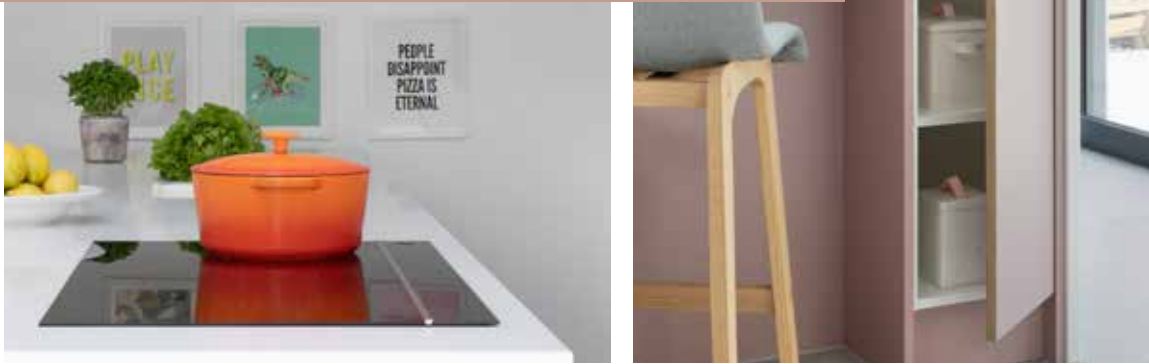

Be Inspired by our Real Kitchens

Take a look at how this customer used Passionate Pinks in their kitchen scheme. As seen in **Good Homes Magazine**.

Visit our website to see more inspirational Real Kitchens.