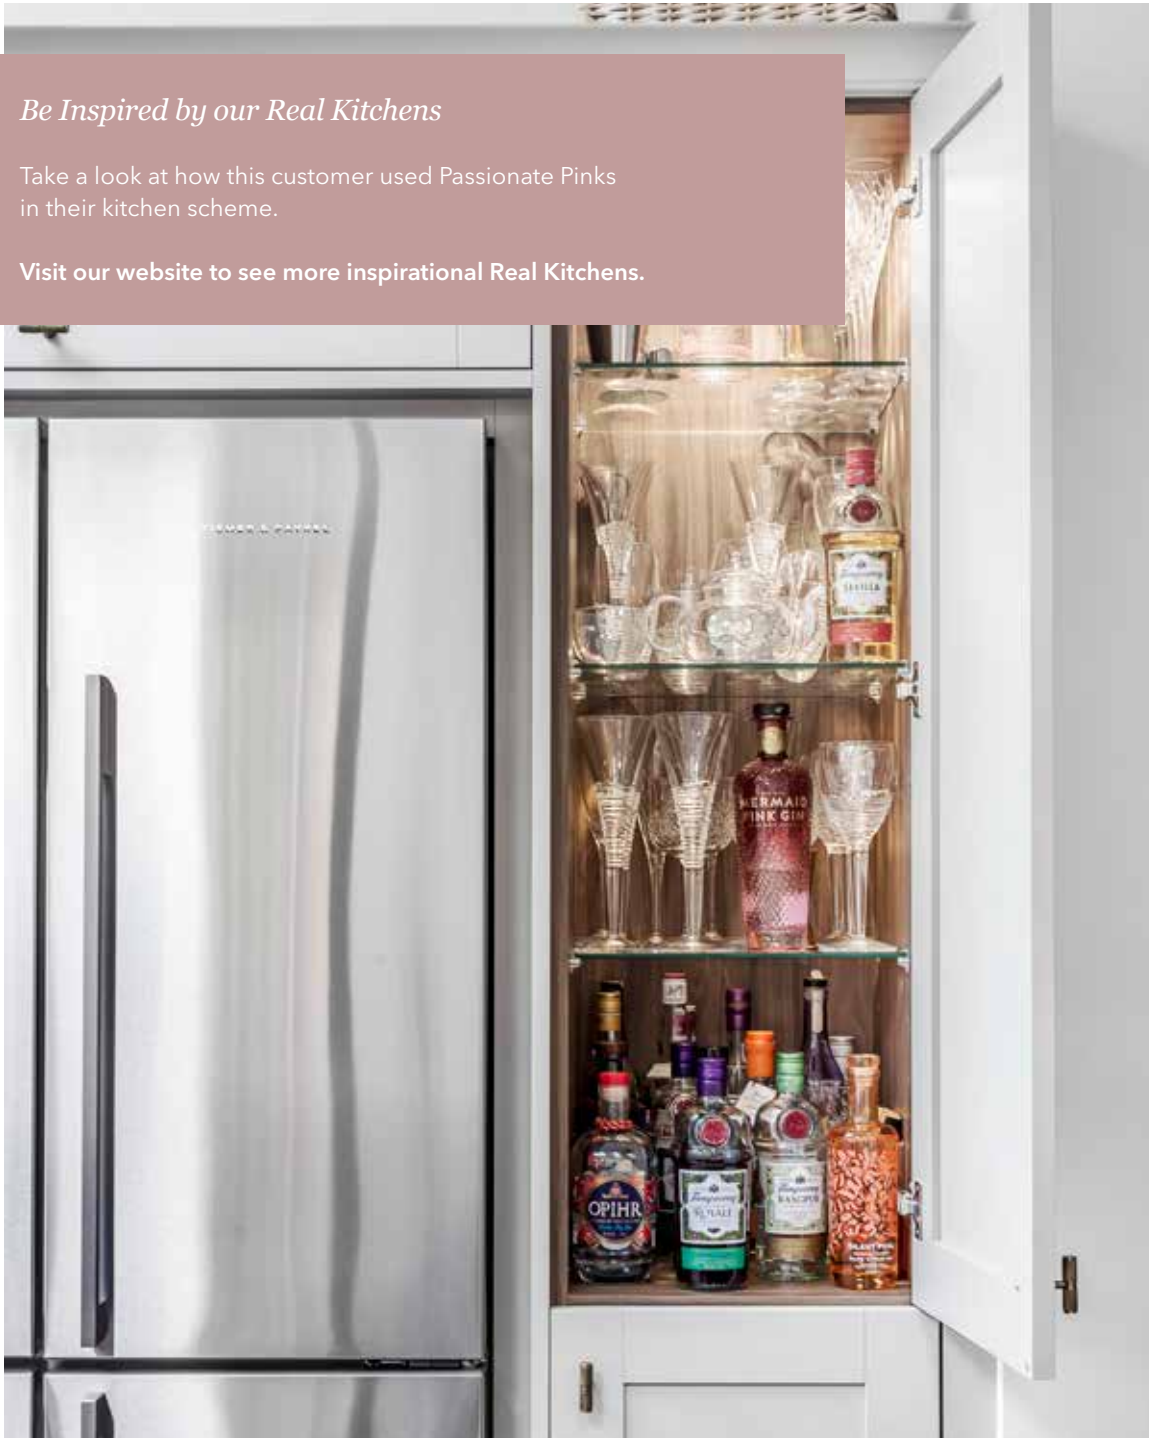

Be Inspired by our Real Kitchens

Take a look at how this customer used Passionate Pinks in their kitchen scheme.

Visit our website to see more inspirational Real Kitchens.