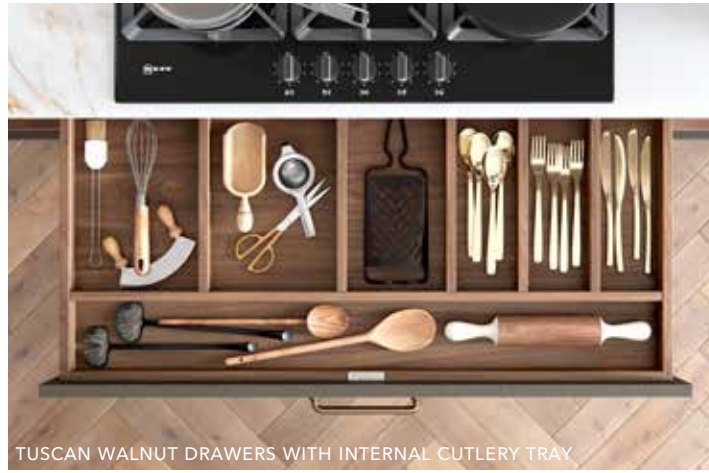

The *Signature* Collection

Three Drawer Finish Options

The key features you must know about our drawer options:

- ✓ Portland Oak, Tuscan Walnut and Legrabox R-Design options hold 40kg in a standard drawer and 70kg in a pan drawer
- ✓ Feather light glide with soft-close as standard

- ✓ Lifetime guarantee on all Blum moving parts